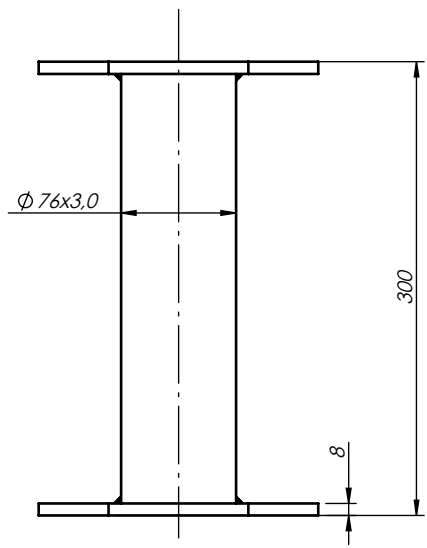

Revision				
Rev.	Explanation	Date	Revised by	Approved by

Design D.Kozłowski		Checked -		Approved -		Note	
Drawn D.Kozłowski		Format A4	Scale 1:5	Material		Weight -	
Index 482861	Date 14.06.2021	Base extension				Sheet 1 / 1	
 <small>DOMAX Sp. z o.o.</small>		PWB 300 Katalog				Rev 0	