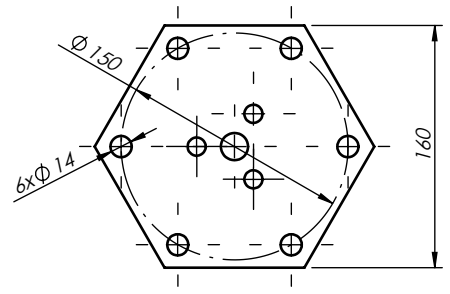

Revision				
Rev.	Explanation	Date	Revised by	Approved by

Design D.Kozłowski		Checked -		Approved -		Note	
Drawn D.Kozłowski		Format A4	Scale 1:5	Material		Weight -	
Index 482861	Date 14.06.2021	Base extension				Sheet 1 / 1	
 <small>DOMAX Sp. z o.o.</small>		PWB 300 Katalog				Rev 0	