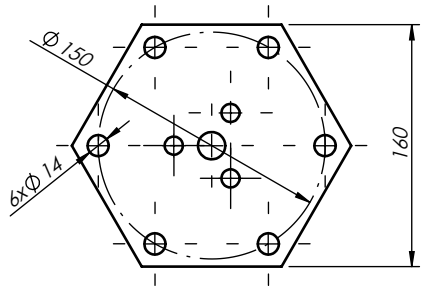

Revision				
Rev.	Explanation	Date	Revised by	Approved by

Design	D.Kozłowski		Checked	-	Approved	-	Note	
Drawn	D.Kozłowski		Format	A4	Scale	1:5	Material	
Index	482863	Date	14.06.2021	Base extension		Weight		-
 DOMAX Sp. z o.o.		PWB 500 Katalog			Sheet		1 / 1	
					Rev		0	