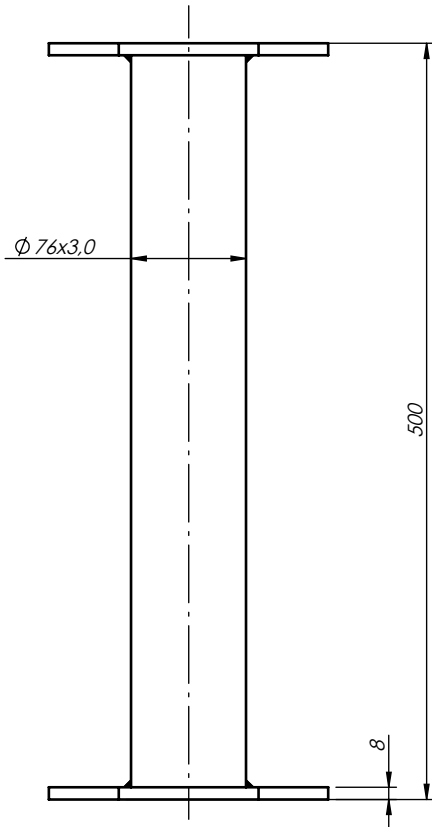

Revision				
Rev.	Explanation	Date	Revised by	Approved by

Design	D.Kozłowski		Checked	-	Approved	-	Note	
Drawn	D.Kozłowski		Format	A4	Scale	1:5	Material	
Index	482863	Date	14.06.2021	Base extension		Weight		-
 DOMAX Sp. z o.o.		PWB 500 Katalog			Sheet		1 / 1	
					Rev		0	